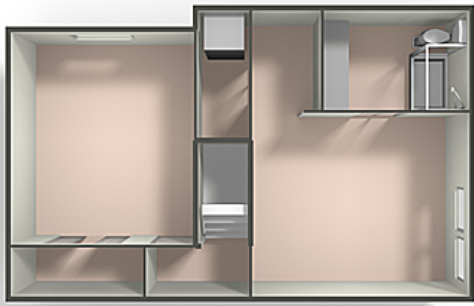

Upper

Main

Lower

1511 North Paulina Street #1R
Chicago, IL 60622

PicturePlan(tm) by Vis-Home(C) 2020
Measurements may not be 100% accurate.
Floor plans are provided for convenience only.
Room sizes are not used to calculate area.

Upper

Main

Lower

3D View – TopDown

3D View – TopDown

3D View – TopDown