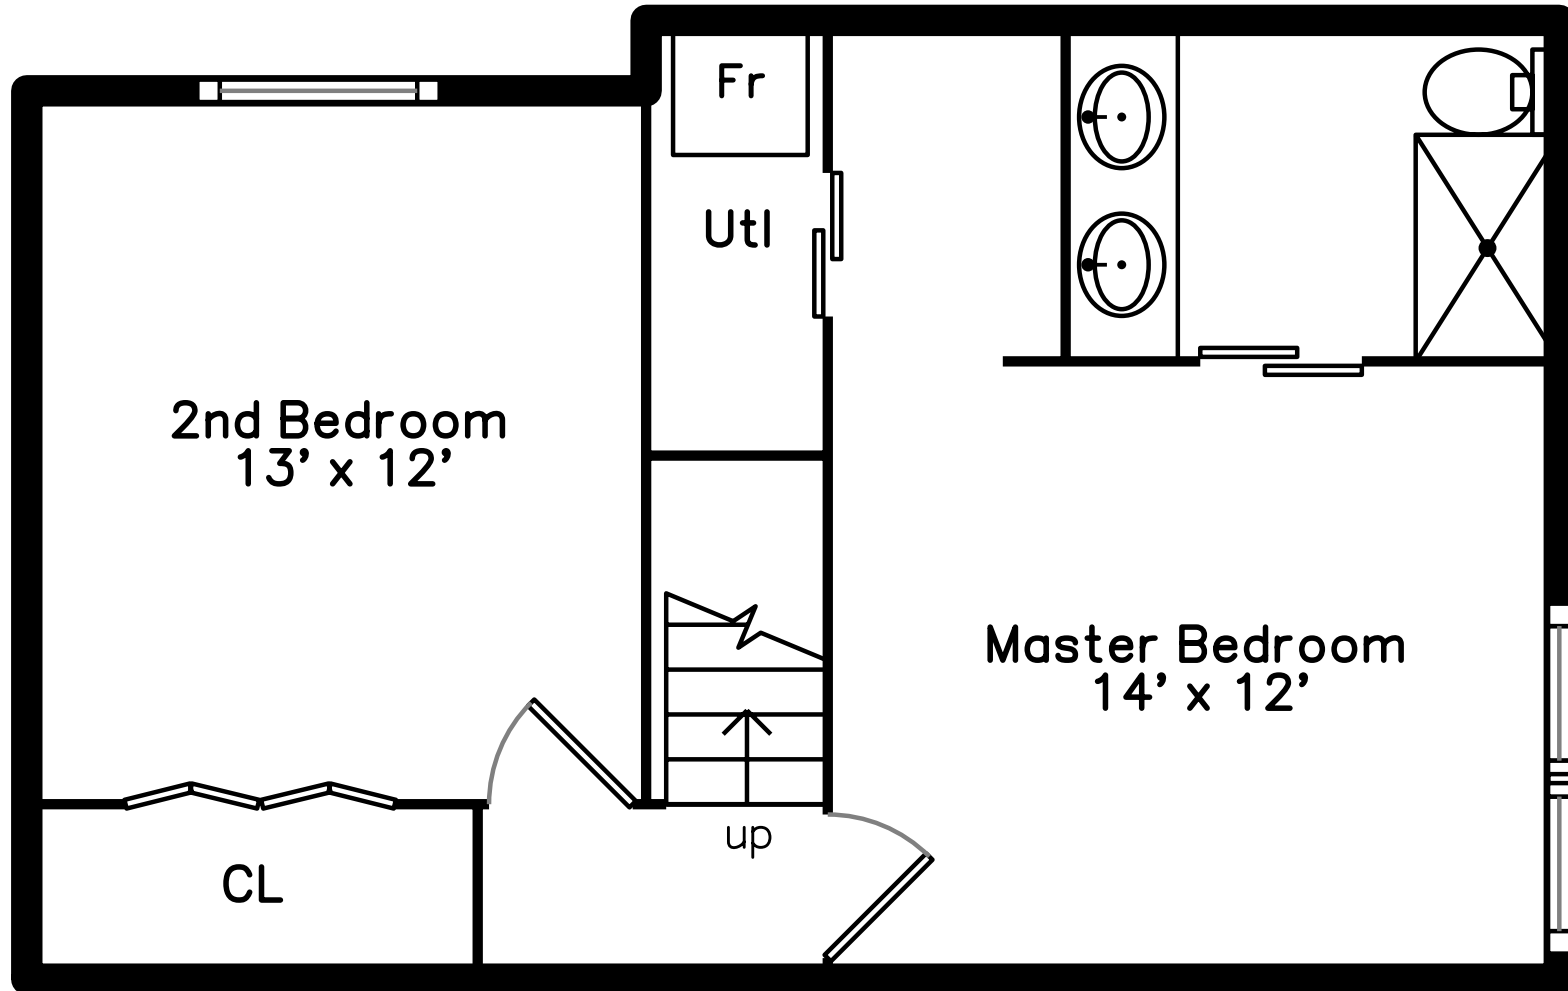

Upper

Main

Lower

1511 North Paulina Street #1R
Chicago, IL 60622

PicturePlan(tm) by Vis-Home(C) 2020
Measurements may not be 100% accurate.
Floor plans are provided for convenience only.
Room sizes are not used to calculate area.

Upper

Main

Lower

3D View – TopDown

3D View – TopDown

3D View – TopDown