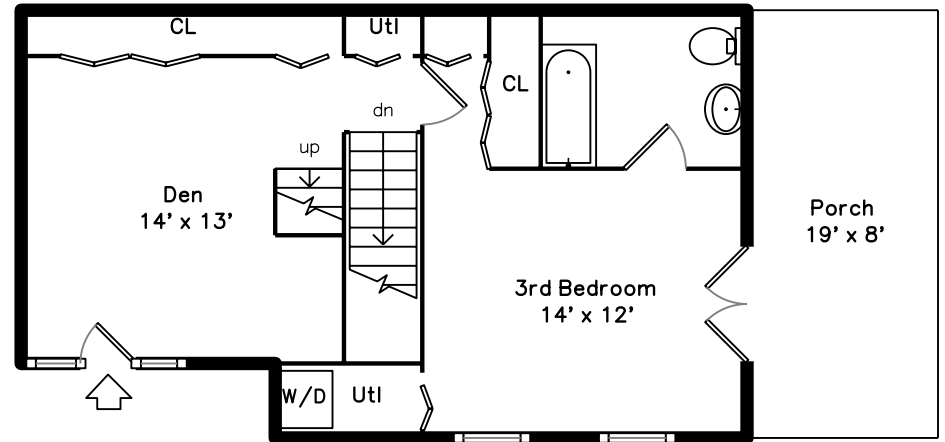

Upper

Main

Lower

1511 North Paulina Street #1R
Chicago, IL 60622

PicturePlan(tm) by Vis-Home(C) 2020
Measurements may not be 100% accurate.
Floor plans are provided for convenience only.
Room sizes are not used to calculate area.

Upper

Main

Lower

3D View – TopDown

3D View – TopDown

3D View – TopDown