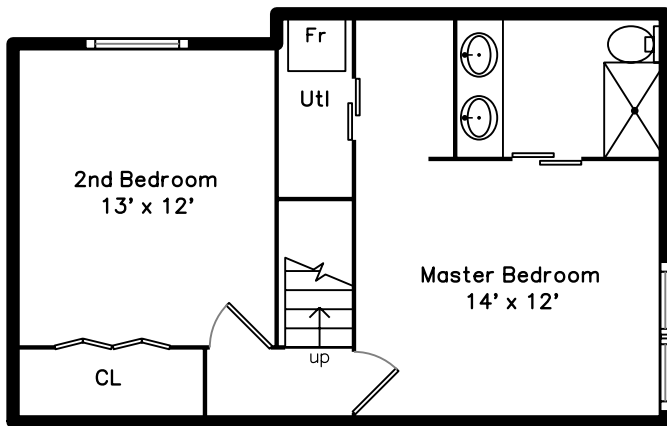

Upper

Main

Lower

1511 North Paulina Street #1R
Chicago, IL 60622

PicturePlan(tm) by Vis-Home(C) 2020
Measurements may not be 100% accurate.
Floor plans are provided for convenience only.
Room sizes are not used to calculate area.

Upper

Main

Lower

3D View – TopDown

3D View – TopDown

3D View – TopDown