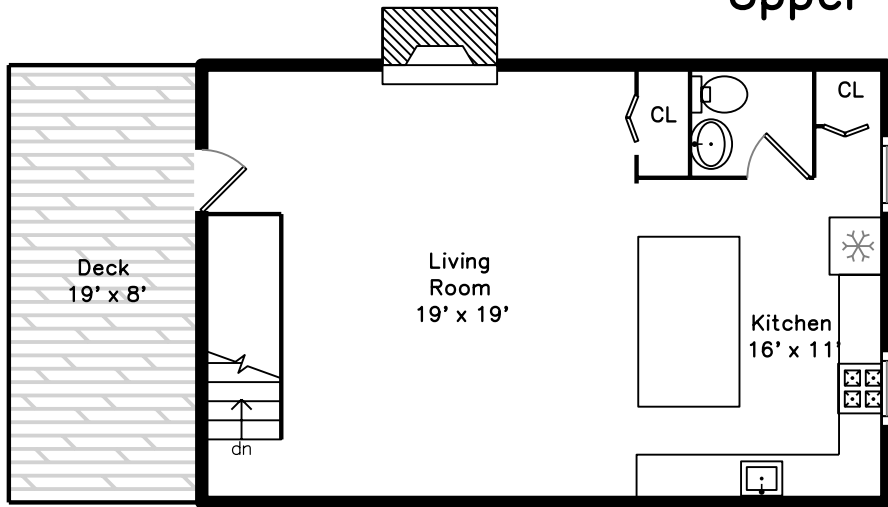

Upper

Main

Lower

1511 North Paulina Street #1R
Chicago, IL 60622

PicturePlan(tm) by Vis-Home(C) 2020
Measurements may not be 100% accurate.
Floor plans are provided for convenience only.
Room sizes are not used to calculate area.

Upper

Main

Lower

3D View – TopDown

3D View – TopDown

3D View – TopDown