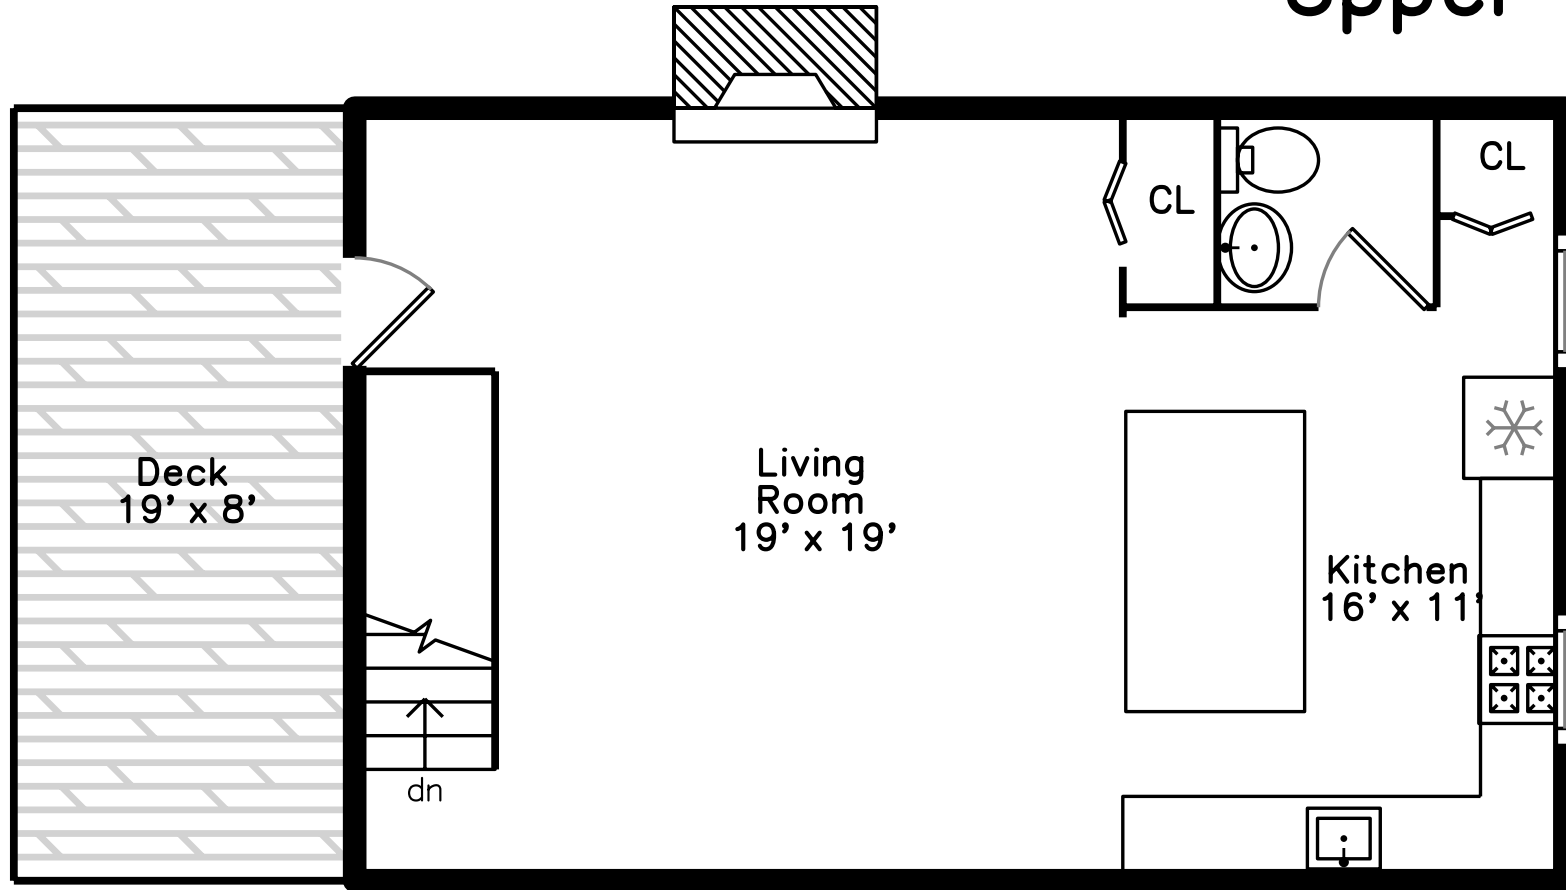

Upper

Main

Lower

1511 North Paulina Street #1R
Chicago, IL 60622

PicturePlan(tm) by Vis-Home(C) 2020
Measurements may not be 100% accurate.
Floor plans are provided for convenience only.
Room sizes are not used to calculate area.

Upper

Main

Lower

3D View – TopDown

3D View – TopDown

3D View – TopDown