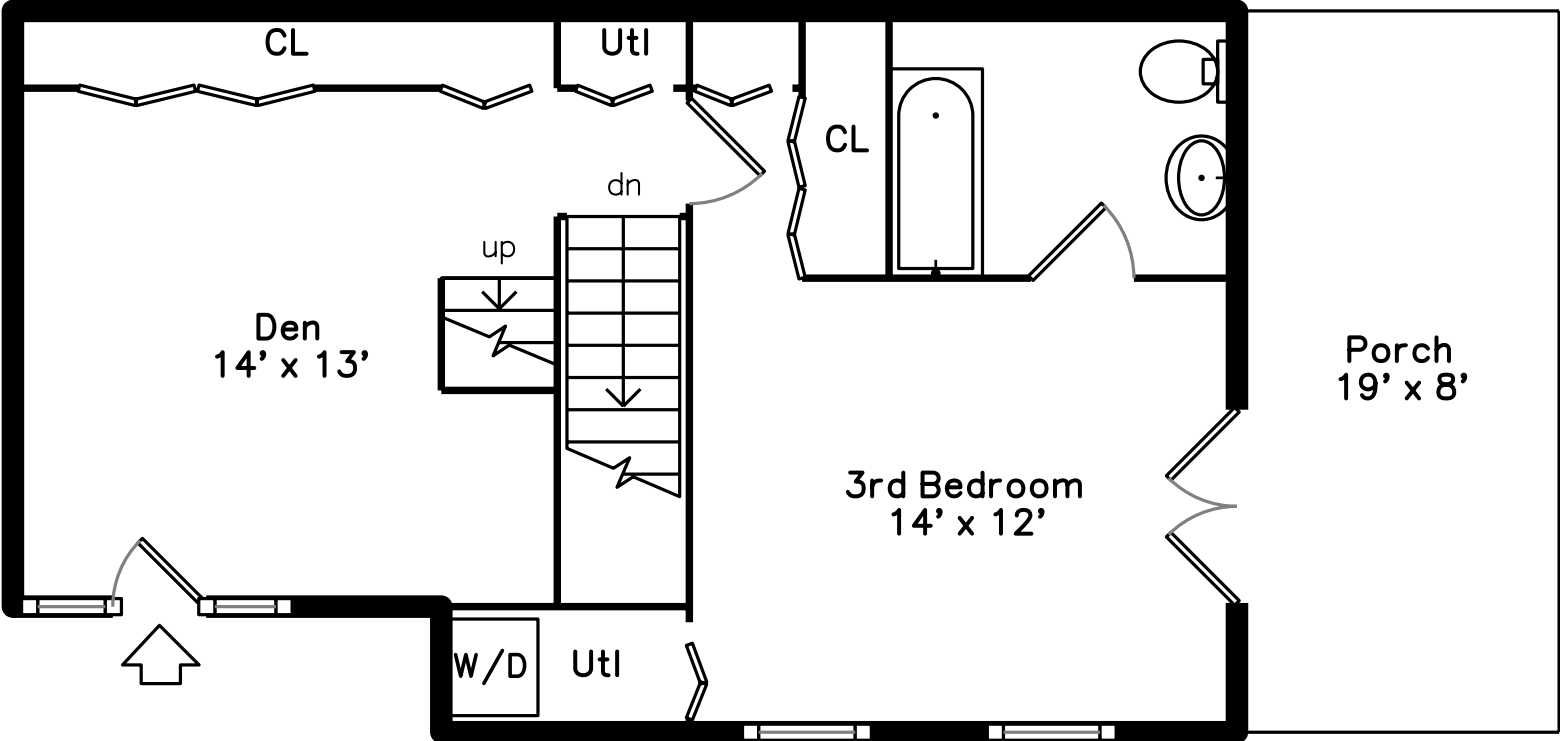

Upper

Main

Lower

1511 North Paulina Street #1R
Chicago, IL 60622

PicturePlan(tm) by Vis-Home(C) 2020
Measurements may not be 100% accurate.
Floor plans are provided for convenience only.
Room sizes are not used to calculate area.

Upper

Main

Lower

3D View – TopDown

3D View – TopDown

3D View – TopDown