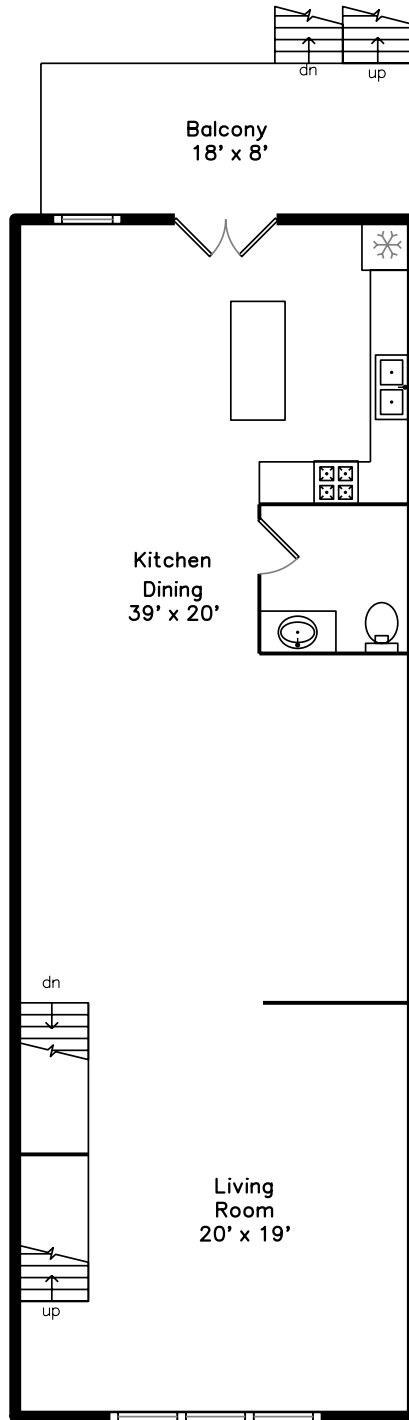

Top

Upper

Main

Lower

2446 West Bloomingdale Avenue
Chicago, IL 60647

PicturePlan by  vis-home
MORE THAN JUST A FLOORPLAN

Measurements may not be 100% accurate.
Floor plans are provided for convenience only.
Room sizes are not used to calculate area.

Top

Upper

Main

Lower