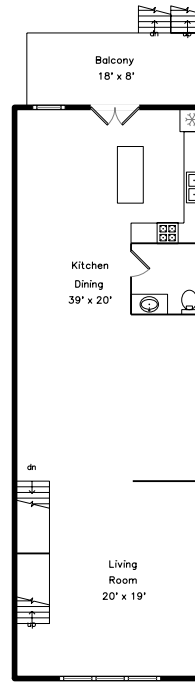

Top

Upper

Main

Lower

2446 West Bloomingdale Avenue
Chicago, IL 60647

PicturePlan by  vis-home
MORE THAN JUST A FLOORPLAN

Measurements may not be 100% accurate.
Floor plans are provided for convenience only.
Room sizes are not used to calculate area.

Top

Upper

Main

Lower