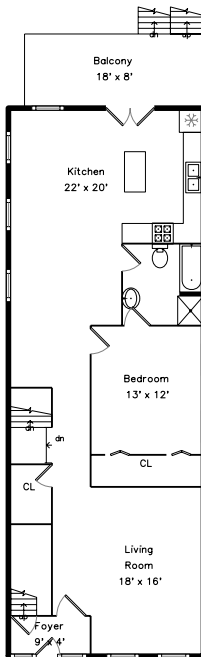

Top

Upper

Main

Lower

2446 West Bloomingdale Avenue
Chicago, IL 60647

PicturePlan by  vis-home
MORE THAN JUST A FLOORPLAN

Measurements may not be 100% accurate.
Floor plans are provided for convenience only.
Room sizes are not used to calculate area.

Top

Upper

Main

Lower