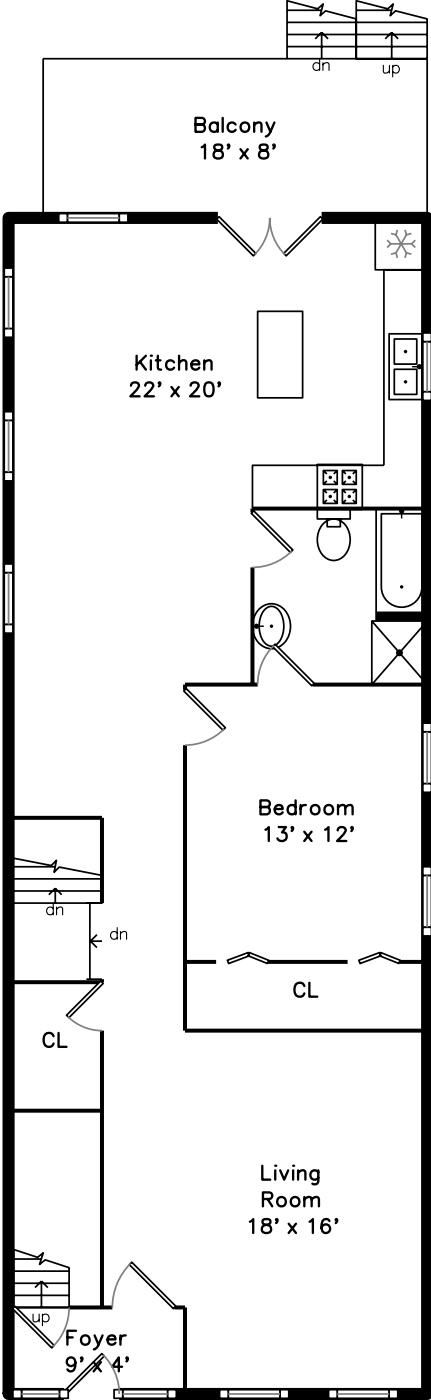

Top

Upper

Main

Lower

2446 West Bloomingdale Avenue
Chicago, IL 60647

PicturePlan by  vis-home
MORE THAN JUST A FLOORPLAN

Measurements may not be 100% accurate.
Floor plans are provided for convenience only.
Room sizes are not used to calculate area.

Top

Upper

Main

Lower