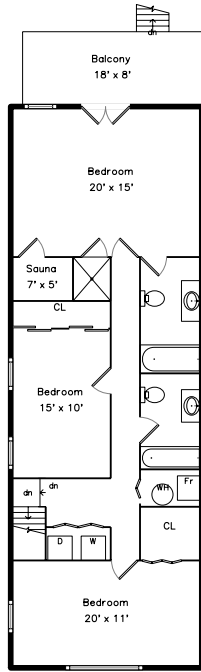

Top

Upper

Main

Lower

2446 West Bloomingdale Avenue
Chicago, IL 60647

PicturePlan by  vis-home
MORE THAN JUST A FLOORPLAN

Measurements may not be 100% accurate.
Floor plans are provided for convenience only.
Room sizes are not used to calculate area.

Top

Upper

Main

Lower