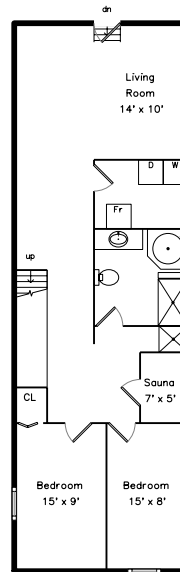

Top

Upper

Main

Lower

2446 West Bloomingdale Avenue
Chicago, IL 60647

PicturePlan by  vis-home
MORE THAN JUST A FLOORPLAN

Measurements may not be 100% accurate.
Floor plans are provided for convenience only.
Room sizes are not used to calculate area.

Top

Upper

Main

Lower