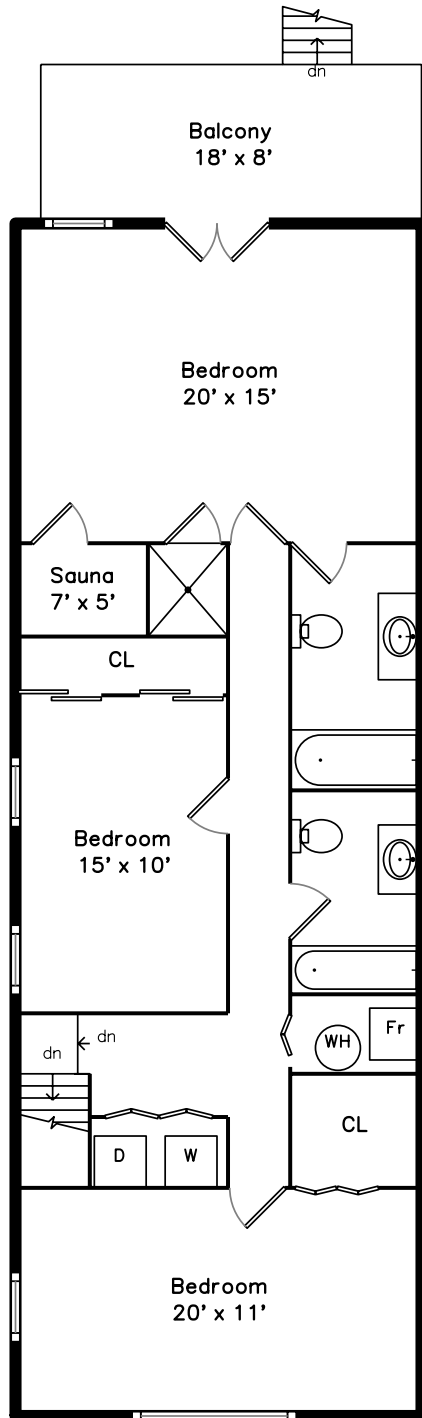

Top

Upper

Main

Lower

2446 West Bloomingdale Avenue
Chicago, IL 60647

PicturePlan by  vis-home
MORE THAN JUST A FLOORPLAN

Measurements may not be 100% accurate.
Floor plans are provided for convenience only.
Room sizes are not used to calculate area.

Top

Upper

Main

Lower